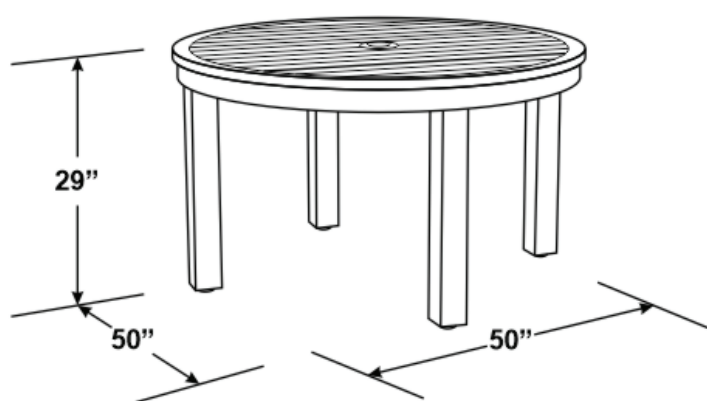

LAGUNA ROUND DINING TABLE

SKU 3501-RDT50

SPECS

Width: 50"

Depth: 50"

Height: 29"

Weight: 47 lbs

- Fully welded, scratch-resistant powder-coated aluminum frame
- Hand-Brushed Driftwood Finish
- Adjustable Feet
- Commercial Quality Construction
- 1.75" Umbrella hole and cap included